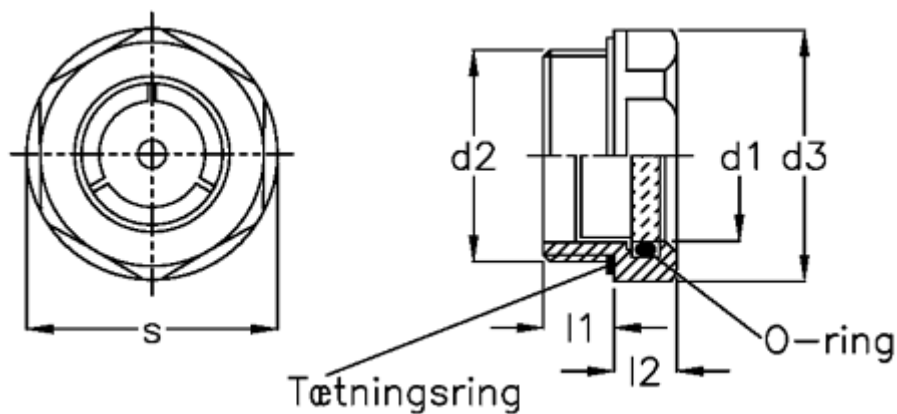

Data Sheet

Article number: 20903523

Description: E+G Oil level sight glass (high temp.)
GN 743.1-18-M26x1,5-B

Measures

d1	= 18
d2	= M26x1,5
d3	= 32
l1	= 9.0
l2	= 8.0
Max pressure	= 12,5 Bar
s	= 30